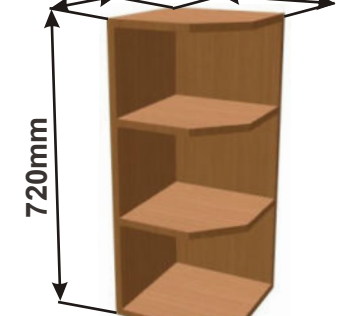

Police roh 30
LAM POL HROH 30x61x30
300mm

Cena: 1100,- Kč

Police roh 20
LAM POL HROH 20x61x30
300mm

Cena: 1090,- Kč

Police roh 30
LAM POL HROH 30x72x30
300mm

Cena: 1290,- Kč

Police roh 20
LAM POL HROH 20x72x30
300mm