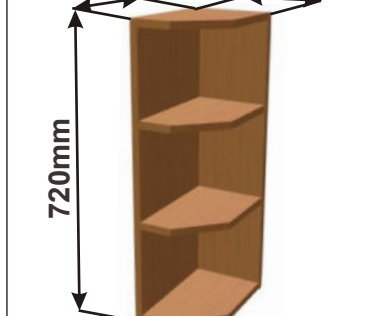

Police roh 30
LAM POL HROH 30x61x30
300mm

Cena: 1100,- Kč

Police roh 20
LAM POL HROH 20x61x30
300mm

Cena: 1090,- Kč

Police roh 30
LAM POL HROH 30x72x30
300mm

Cena: 1290,- Kč

Police roh 20
LAM POL HROH 20x72x30
300mm